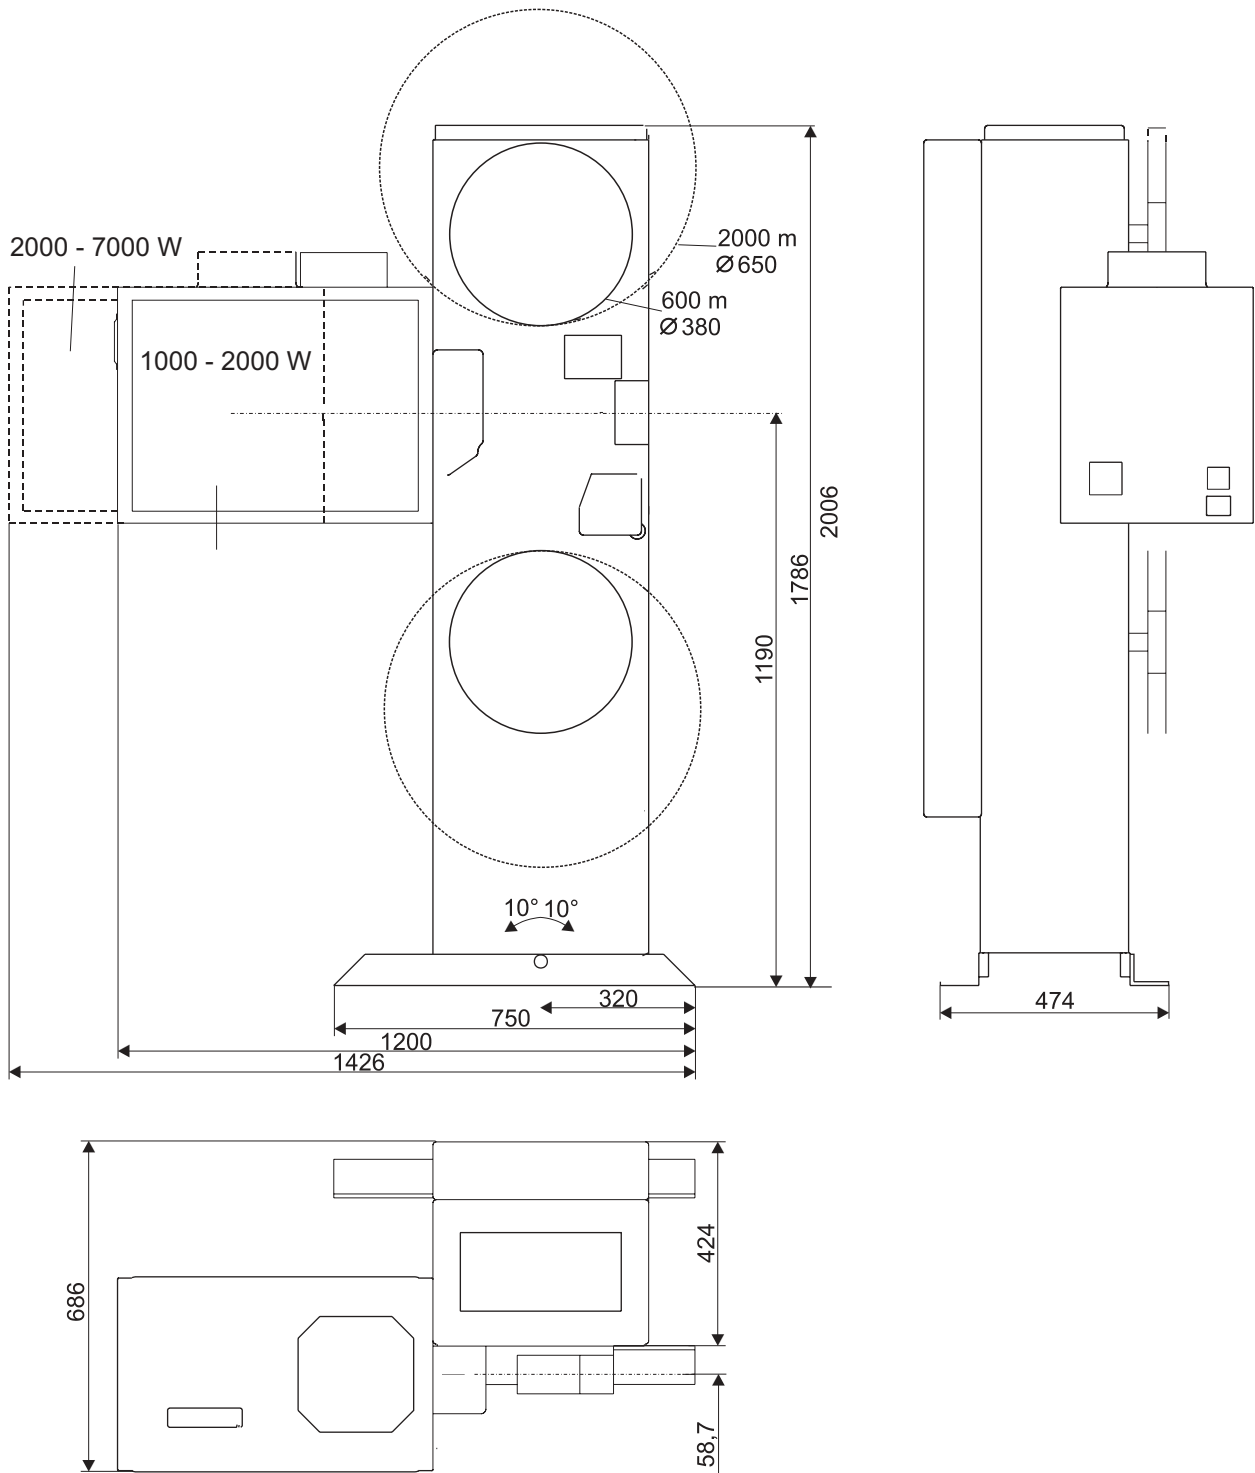

Dimensions of FP 30/38 E-S Screening Room Projector

Dimensions [mm]

See the Difference.

Kinoton GMBH

E-mail: welcome@kinoton.de
Tel. +49 (0) 89/89 44 46-0
Fax +49 (0) 89/8 40 20 02
Industriestrasse 20a
D-82110 Germering