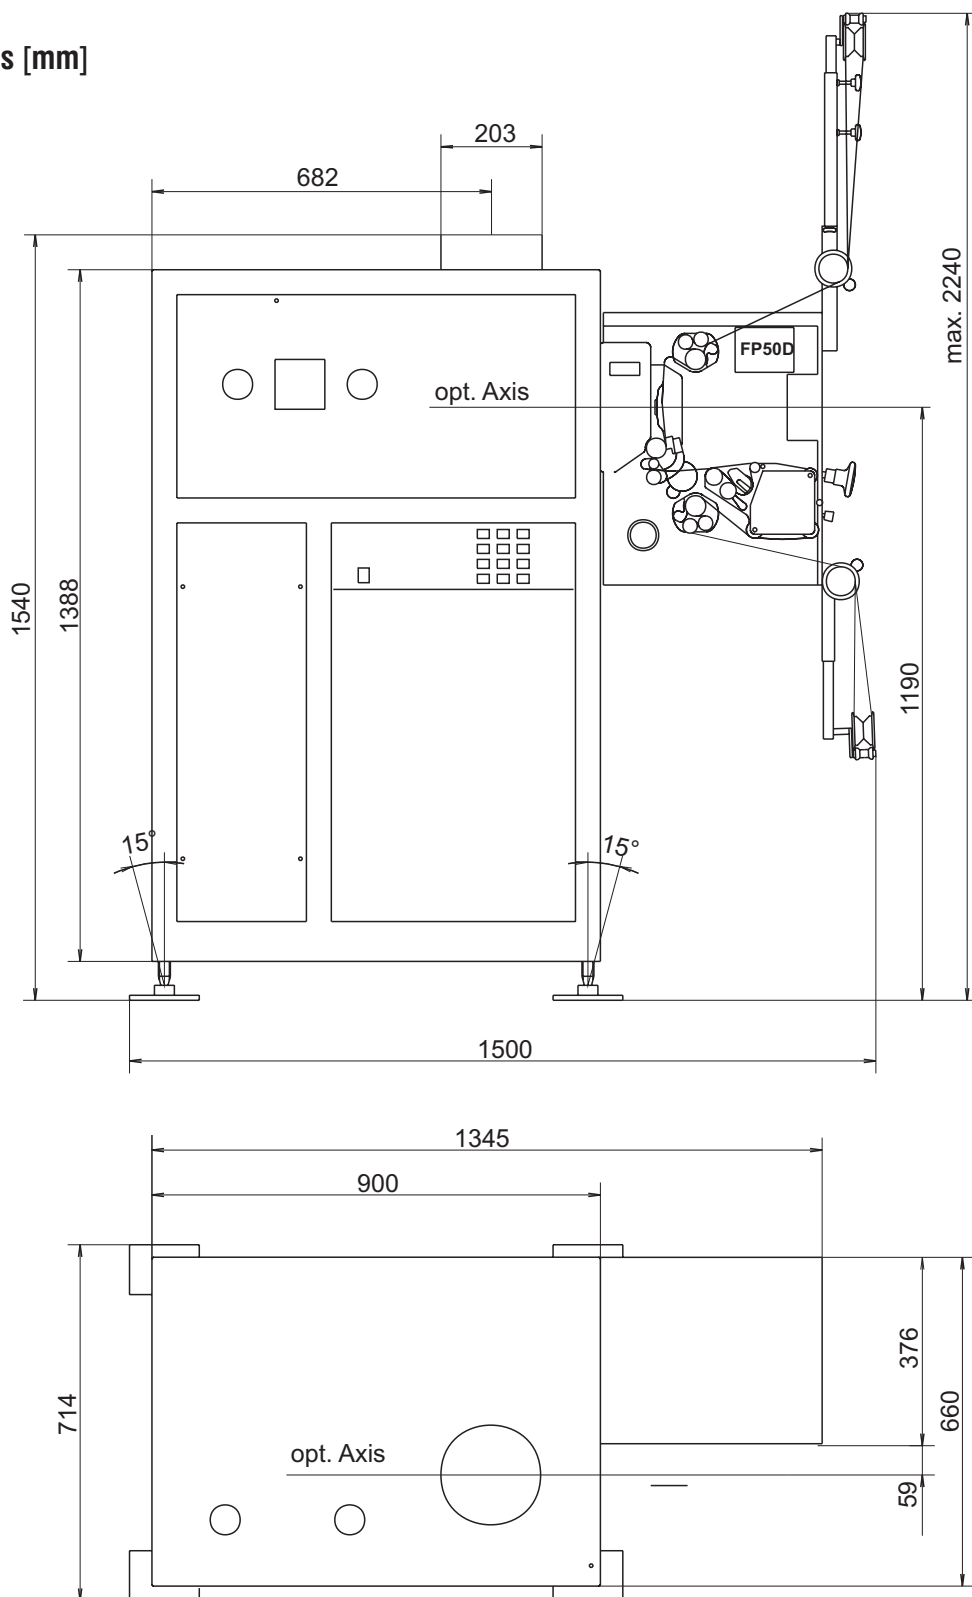

Dimensions of FP 50 D / FP 50 E Projector

Dimensions [mm]

See the Difference.

Kinoton GMBH

E-mail: welcome@kinoton.de
Tel. +49 (0) 89/89 44 46-0
Fax +49 (0) 89/8 40 20 02
Industriestrasse 20a
D-82110 Germering

Specifications subject to change. 01/2005