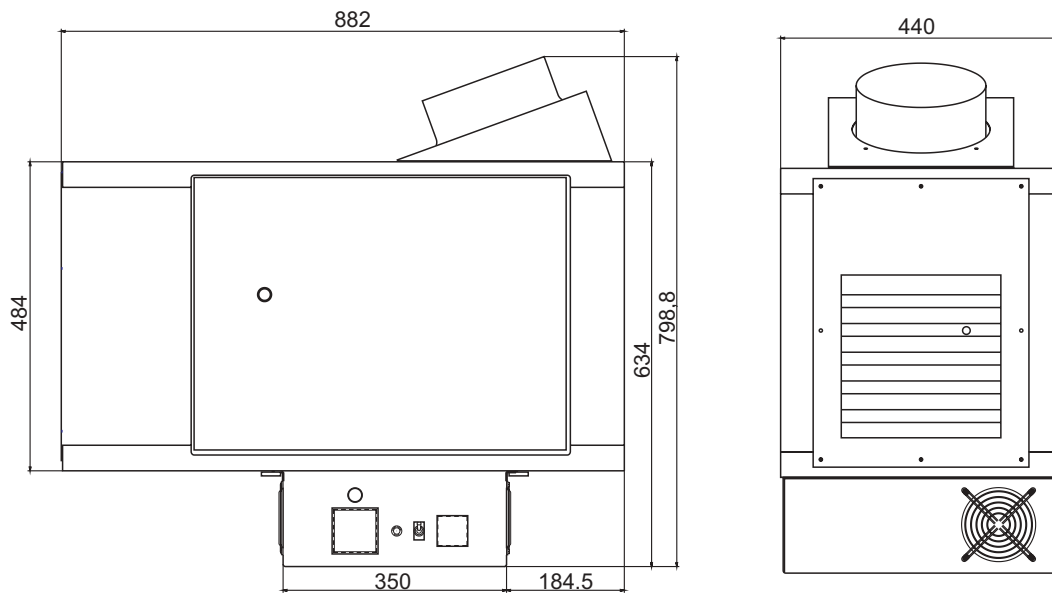

# Dimensions of GigaLight Lamp Houses

## Dimensions [mm]

Special Lamp House for SP 75 E

Special Lamp House for MP 75 E