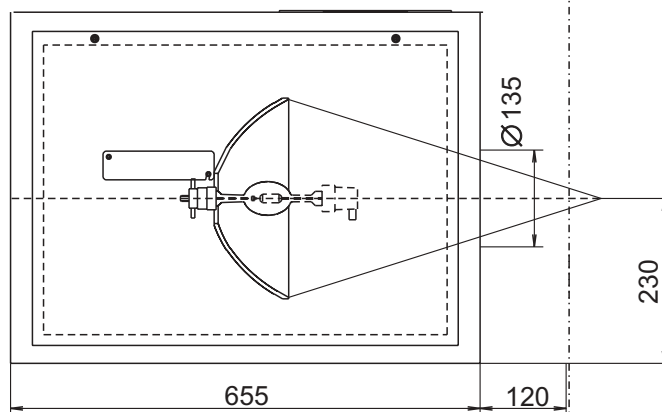

Dimensions of Universal Lamp Houses

Dimensions [mm]

2000 to 7000 W

1000 to 2000 W

See the Difference

Kinoton GMBH

E-mail: welcome@kinoton.de
Tel. +49 (0) 89/89 44 46-0
Fax +49 (0) 89/8 40 20 02
Industriestrasse 20a
D-82110 Germering