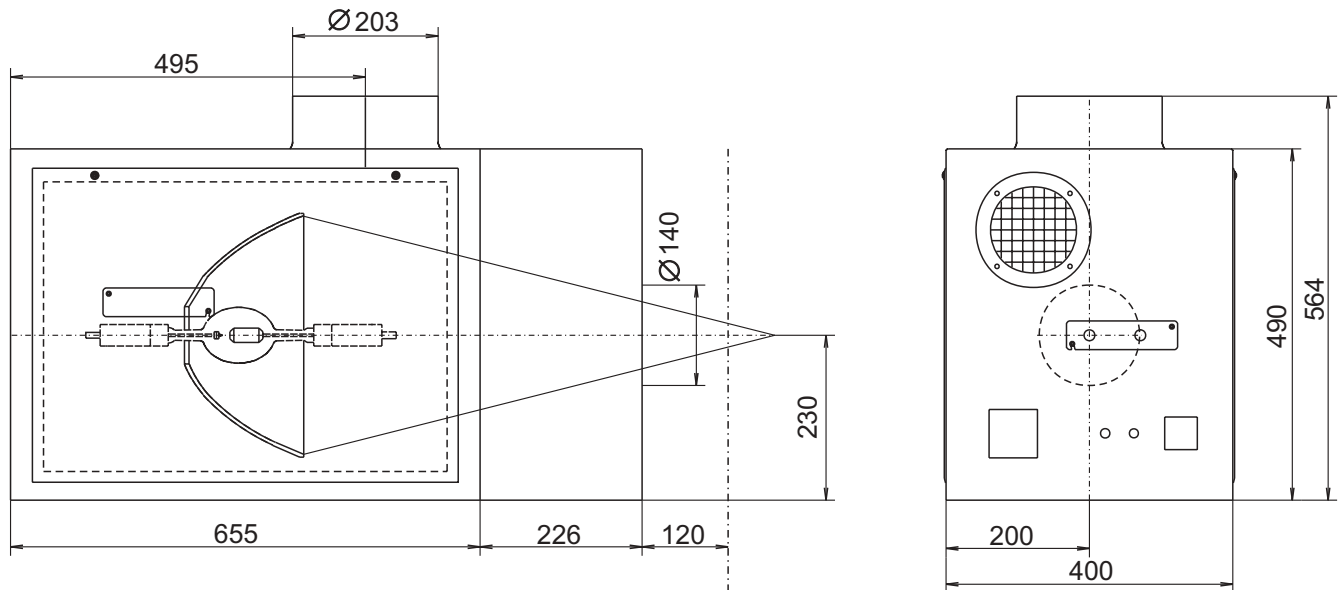

Dimensions of Universal Lamp Houses

Dimensions [mm]

2000 to 7000 W

1000 to 2000 W

See the Difference

Kinoton GMBH

E-mail: welcome@kinoton.de
Tel. +49 (0) 89/89 44 46-0
Fax +49 (0) 89/8 40 20 02
Industriestrasse 20a
D-82110 Germering