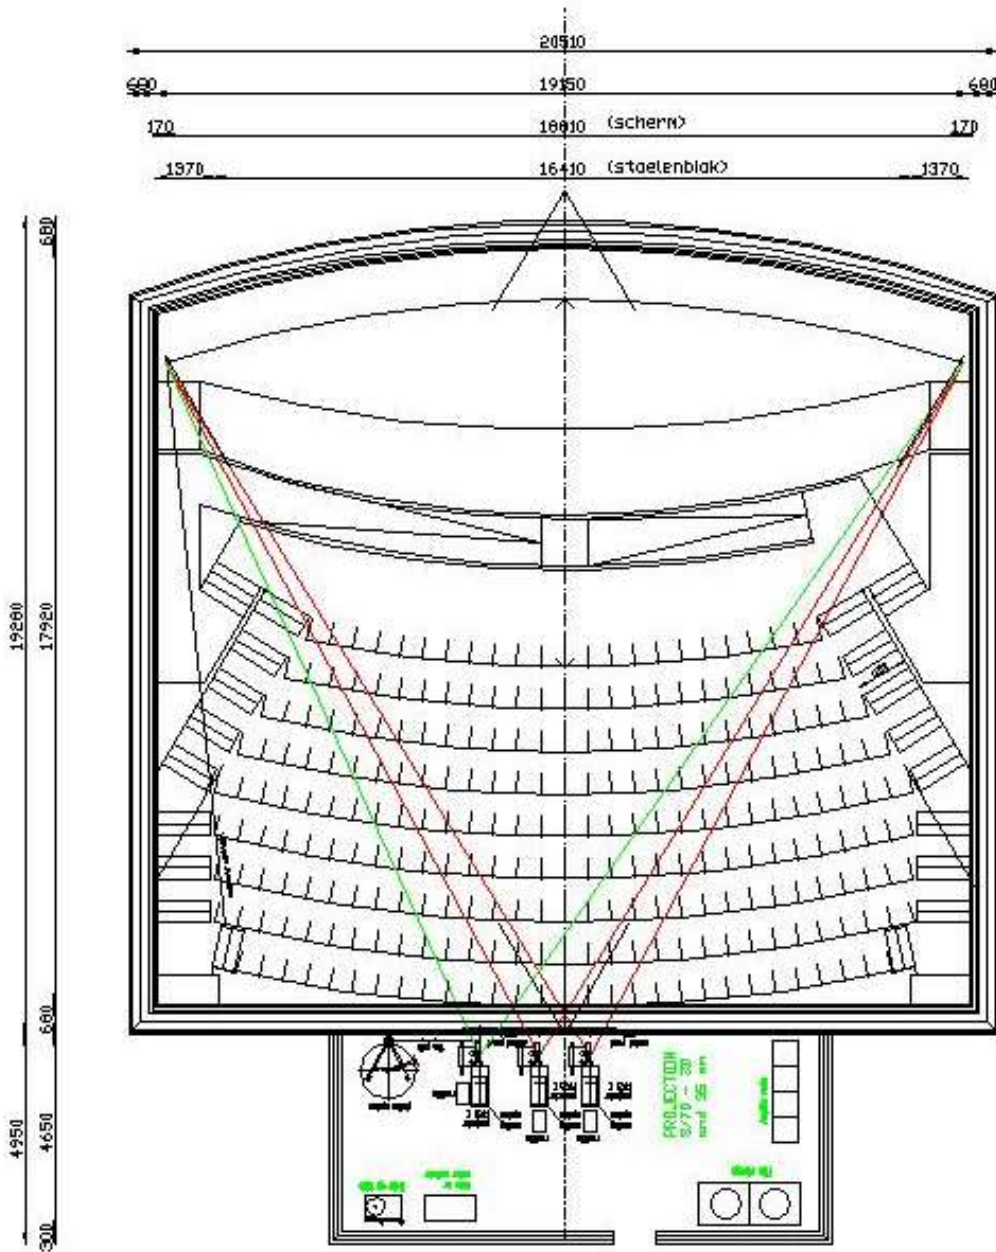

Kinoton GMBH

A Sketch of a Large Format Theatre

-  CINEMA
-  STUDIO
-  LARGE FORMAT
-  SPECIAL VENUE
-  DIGITAL SYSTEMS
-  DISPLAY SYSTEMS

Skizze eines Large Format Theaters: Seitenansicht

- CINEMA
- STUDIO
- LARGE FORMAT
- SPECIAL VENUE
- DIGITAL SYSTEMS
- DISPLAY SYSTEMS